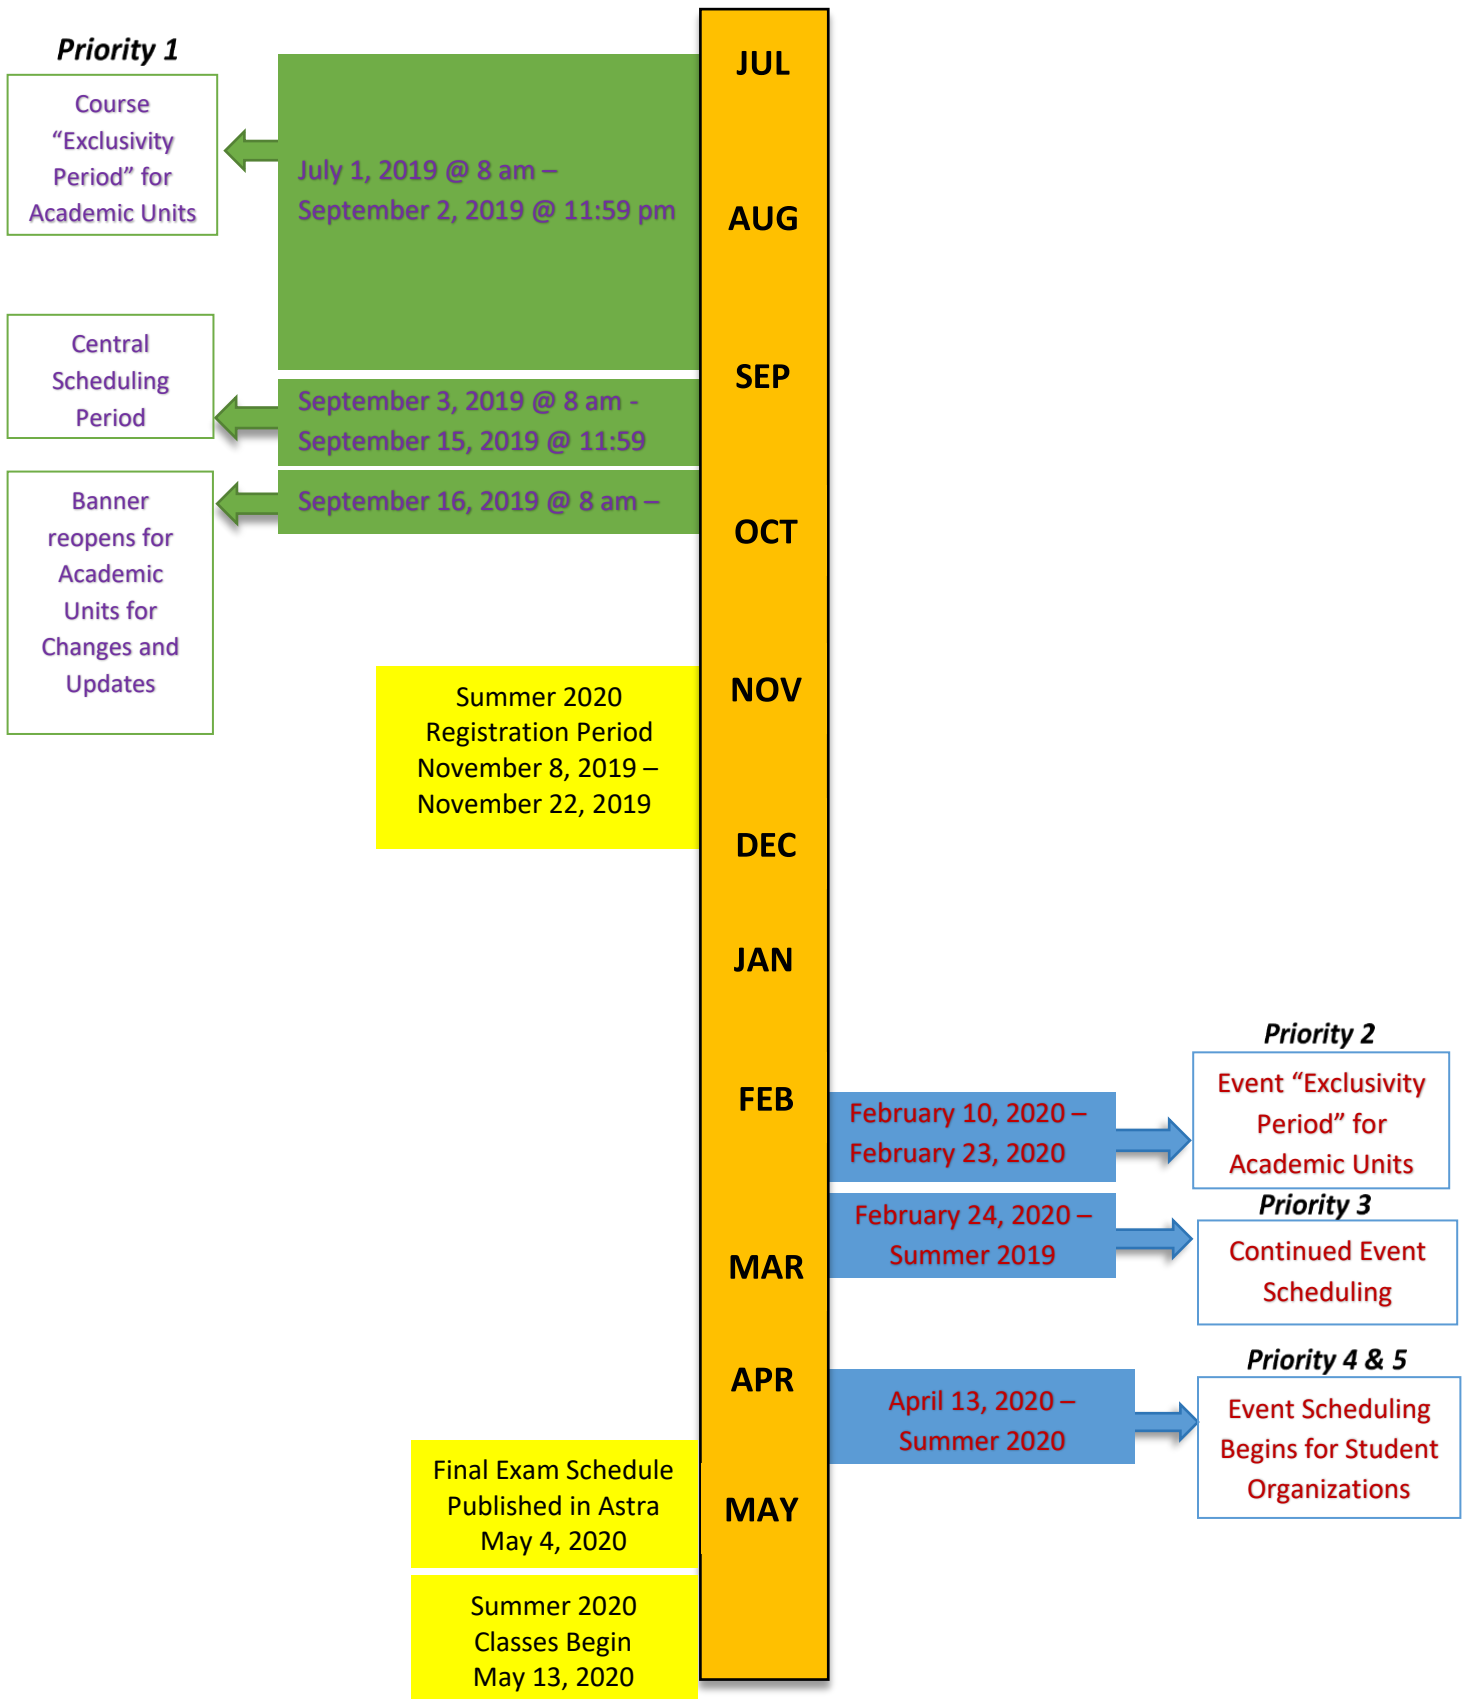

# Centralized Classroom and Event Scheduling: Timeline for Summer 2020 Scheduling

**BANNER**

**ASTRA**