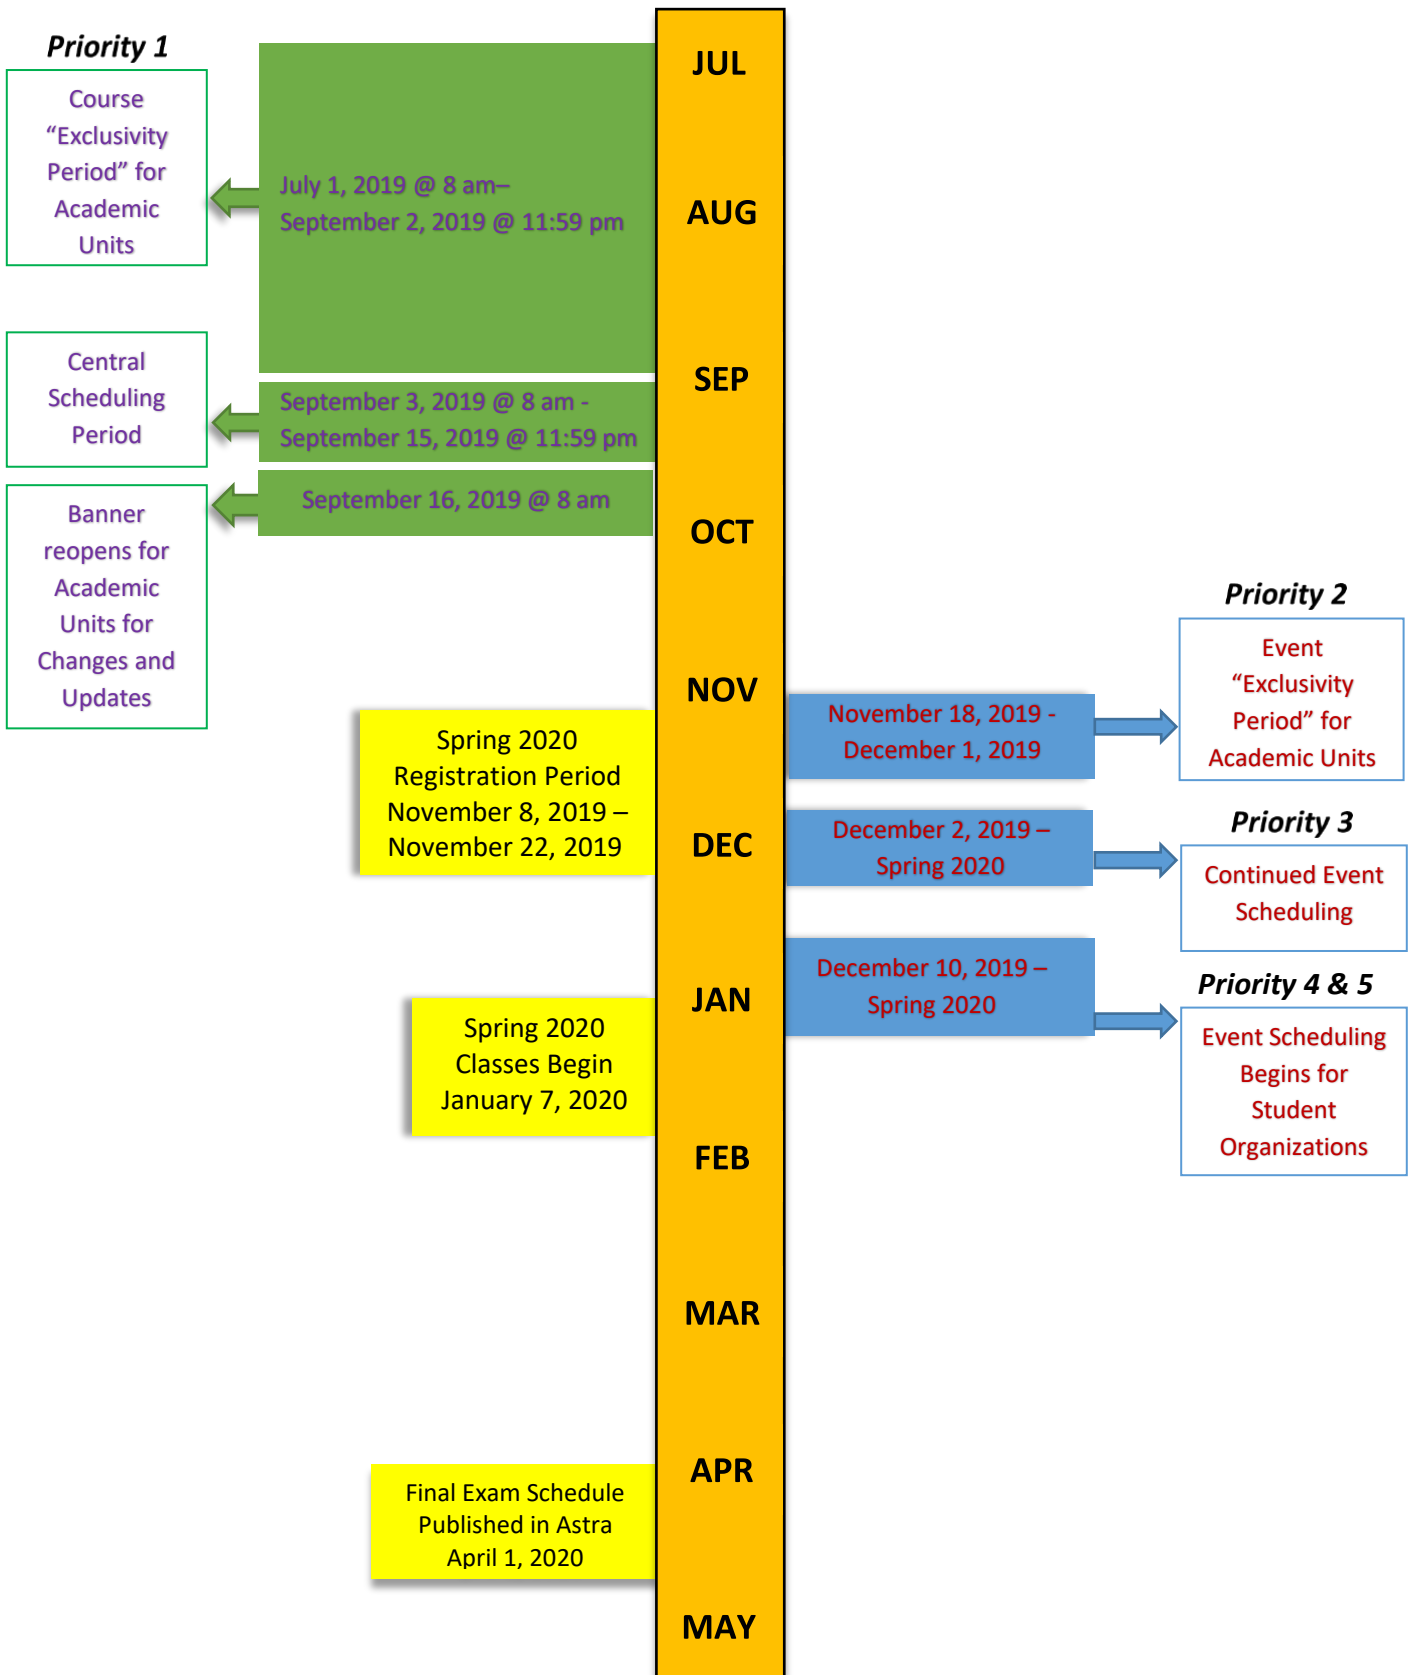

Centralized Classroom and Event Scheduling: Timeline for Spring 2020 Scheduling

BANNER

ASTRA